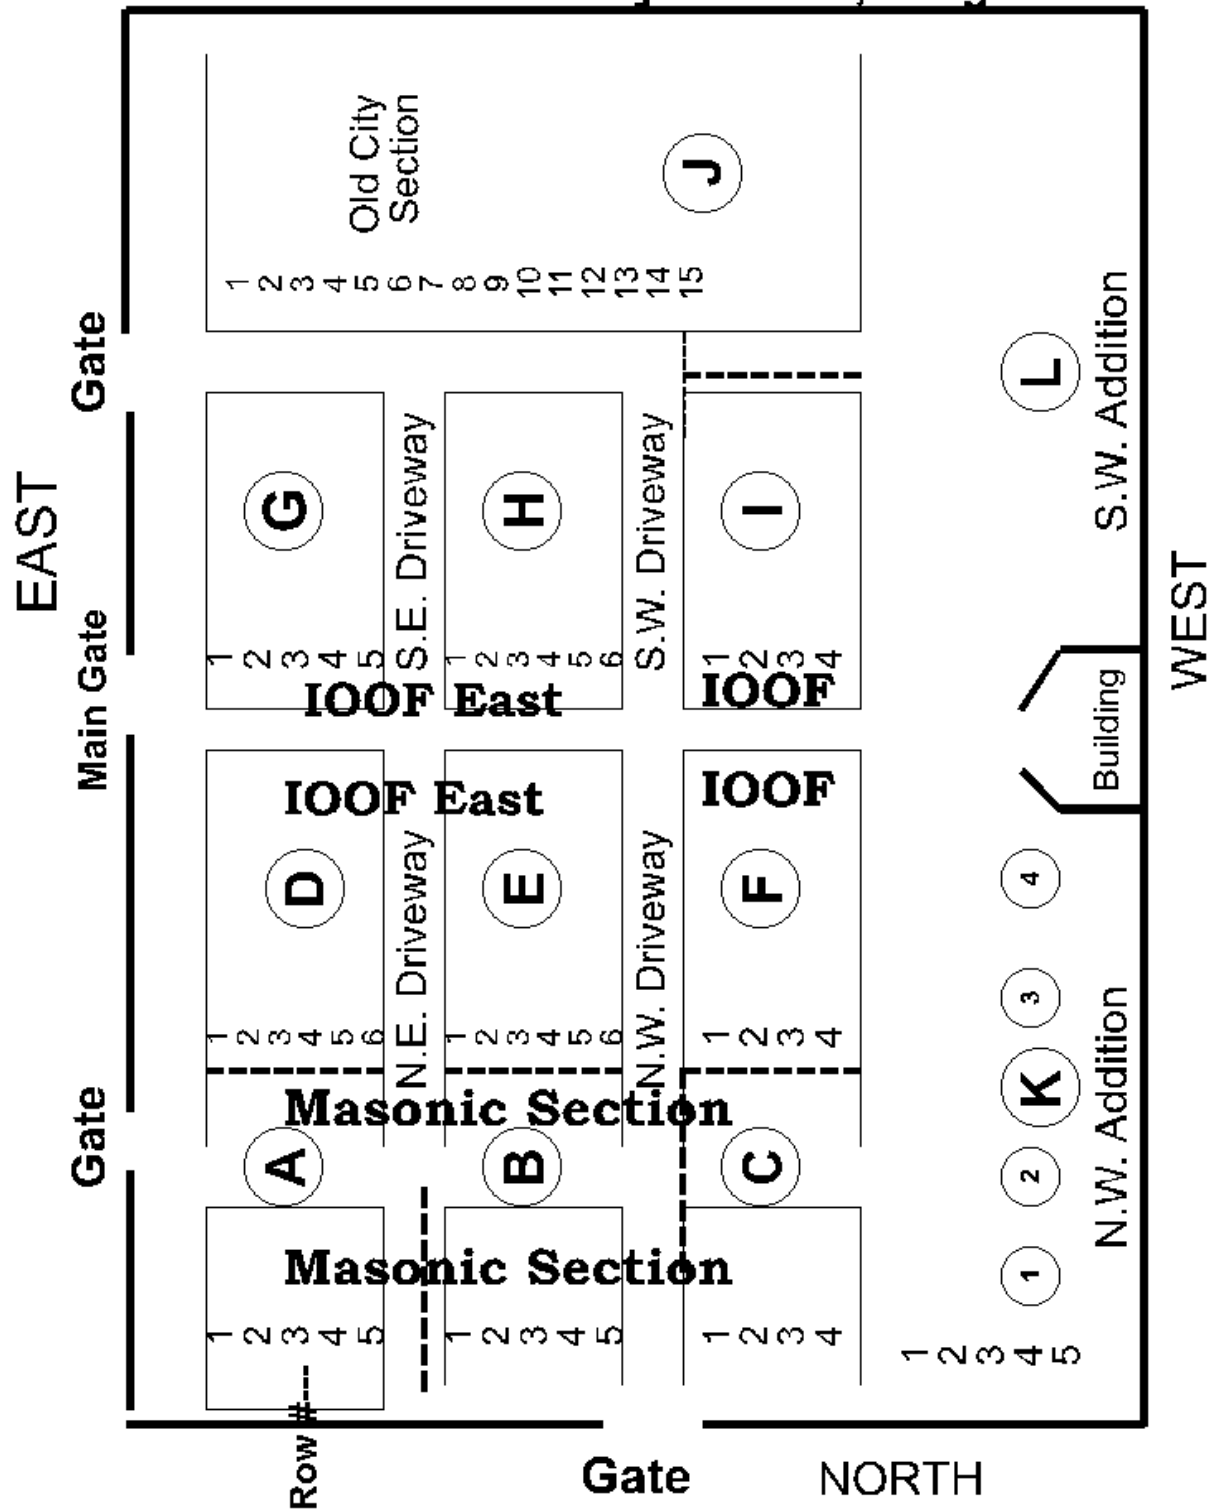

A = Section 1 = Block No. - - - - = Old Roads
Weston Cemetery Weston, Oregon

Map created by Garland Wilson. Roads and identifying marks were added to aid in location areas in the cemetery and on the plat map.